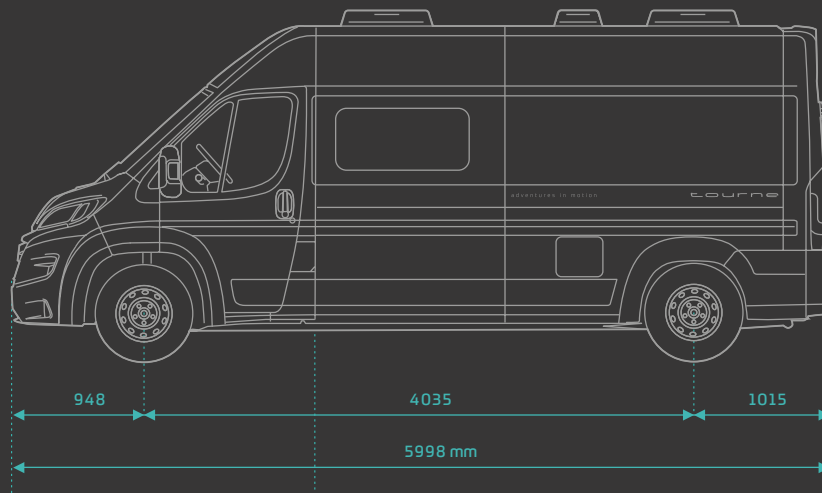

## DIMENSIONS OF THE VEHICLE

### THE FINER POINTS

Vehicle	Peugeot Boxer
Beds	4
Seats	4
Mass	2815–2857 kg
Length	599 cm